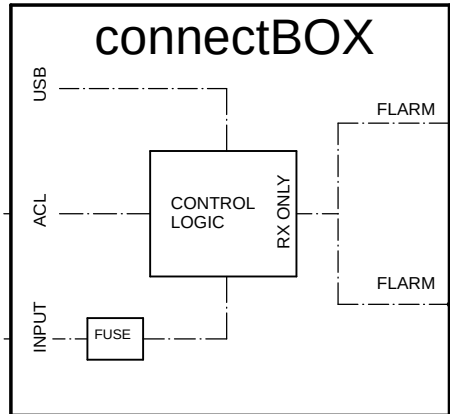

Shielded twisted cable
3x AWG20

Twisted cable
AWG18

Ports internally connected

DATA ONLY
NO POWER

9,6 kbps - 115,2 kbps
Standard: 19,2 kbps

- AWG18 wire - not supplied
- Supplied with kit
- Flat ribbon cable - supplied with kit
- Flat ribbon cable - not supplied
- Internal connection - reference only