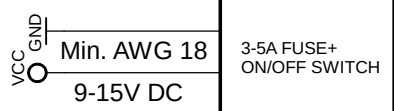

Shielded twisted cable
3x AWG20

Twisted cable
AWG18

Ports internally connected

DATA ONLY
NO POWER

9,6 kbps - 115,2 kbps
Standard: 19,2 kbps

- AWG18 wire - not supplied
- Supplied with kit
- Flat ribbon cable - supplied with kit
- Flat ribbon cable - not supplied
- Internal connection - reference only